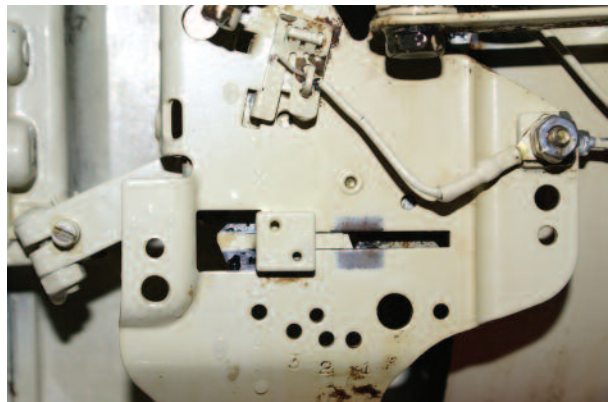

Dilution Chart:

Application	Dilution	Application	Dilution
Aluminum	1:1 to 10:1	Grout	10:1
Automotive	1:1	Kitchens	10:1
Carbon deposits	1:1	Lights	10:1
Chrome	1:1 to 10:1	Lubricants	1:1
Concrete	1:1	Machinery	1:1
Decks	10:1	Manufacturing equipment	1:1
Diesel fuel	10:1	Motors	1:1
Dip tanks & parts washers	1:1	Oil deposits	1:1
Engine degreasing	1:1	Paint preparation	10:1
Floor scrubbers	30:1	Pressure sprayers	10:1
Floors	1:1	Showers, tubs & tile	10:1
Garbage receptacles	10:1	Smoke & soot	10:1
General cleaning	1:1 to 10:1	Toilets	10:1
Glass & mirrors	10:1	Vents	10:1
Grease filters & traps	1:1	Windows	10:1

All of our inventiveness and creativity went into the new **RYDALL MP** degreaser/cleaner. It is conveniently packaged as a fresh smelling, green colored, environmentally safe liquid. **RYDALL MP** comes packaged in a myriad of container sizes from one gallon jugs, 4x1 gallon cases, 5 gallon jugs, and 55 gallon drums. Other sizes are available upon request.

RYDALL MP has all the safety, simplicity, quickness, effectiveness, and multitude of applications to make it the perfect fit for your industrial or janitorial cleaning needs. Try it the next time you have a use for bottle spraying, pressure washing, floor cleaning, or wherever you encounter oil, grease, soot, fat, grime, dirt, nicotine, or other kinds of pollutants found on all types of surfaces.

BIODEGRADABLE

For additional information, please contact our manufacturing facility at 630-820-8888 or visit our website at www.ApexEngineeringProducts.com.

Precautions: Not to be taken internally. Exposure to concentrate-mist may cause mild irritation of nasal passages or throat; remove to fresh air. Wear rubber gloves and eye protection. Keep out of reach of children and pets. Do not allow to dry on any surface. Dispose of cleaning residue in accordance with local, state, and federal laws and regulations. Avoid freezing. For additional information, review the **RYDALL MP** MSDS.